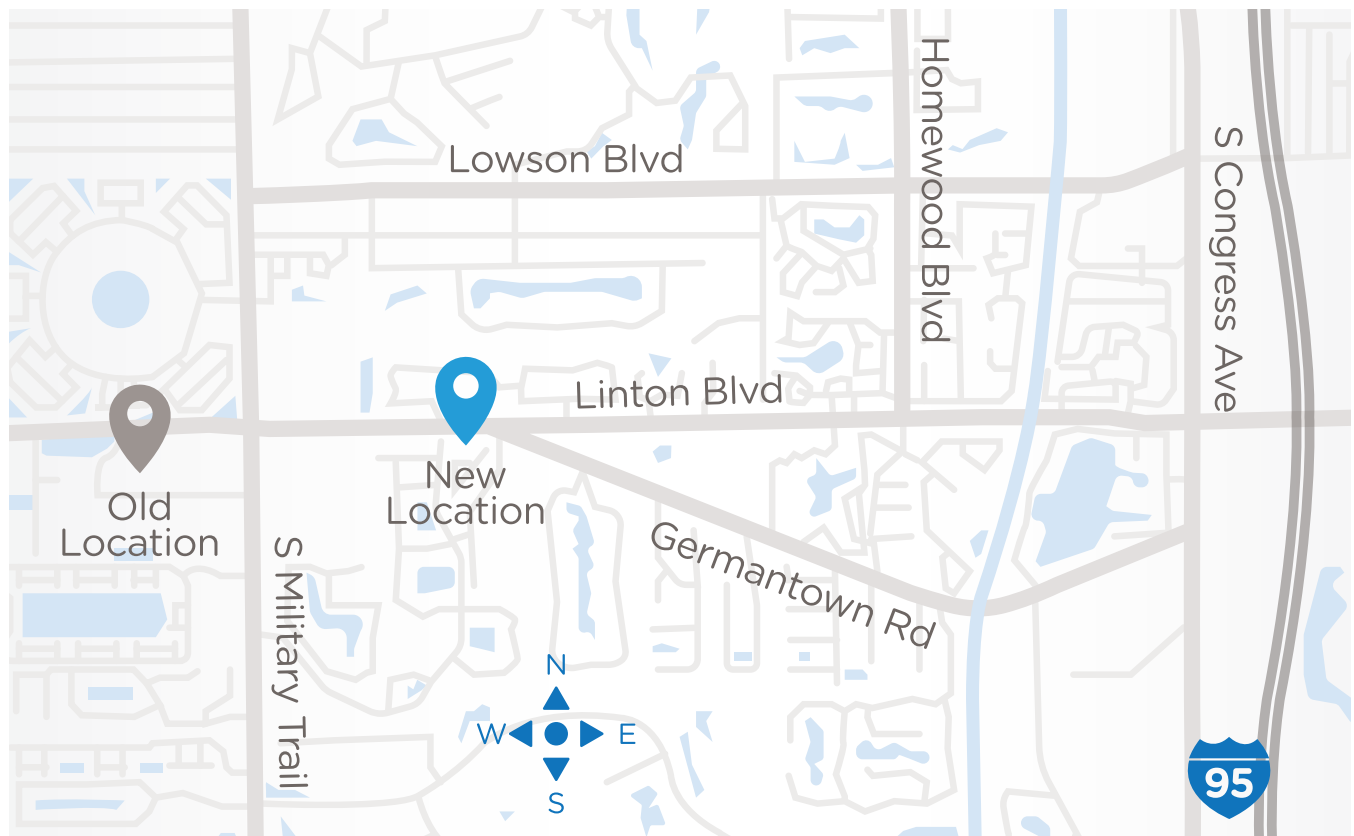

Directions to Gold Coast Dermatology Center

 4600 Linton Boulevard, Suite 340
Delray Beach, Florida 33445

From the East • I-95:

Take Linton Blvd. west to Old Germantown Road. Make a left onto Old Germantown Road. Then make your first right into the parking lot of 4600 Linton Blvd.

From the West • Turnpike:

Take Atlantic Avenue east to Military Trail and make a right. Take a left onto Linton Blvd. At Old Germantown Road (the 1st traffic light), make a right. Then make your first right into the parking lot of 4600 Linton Blvd.